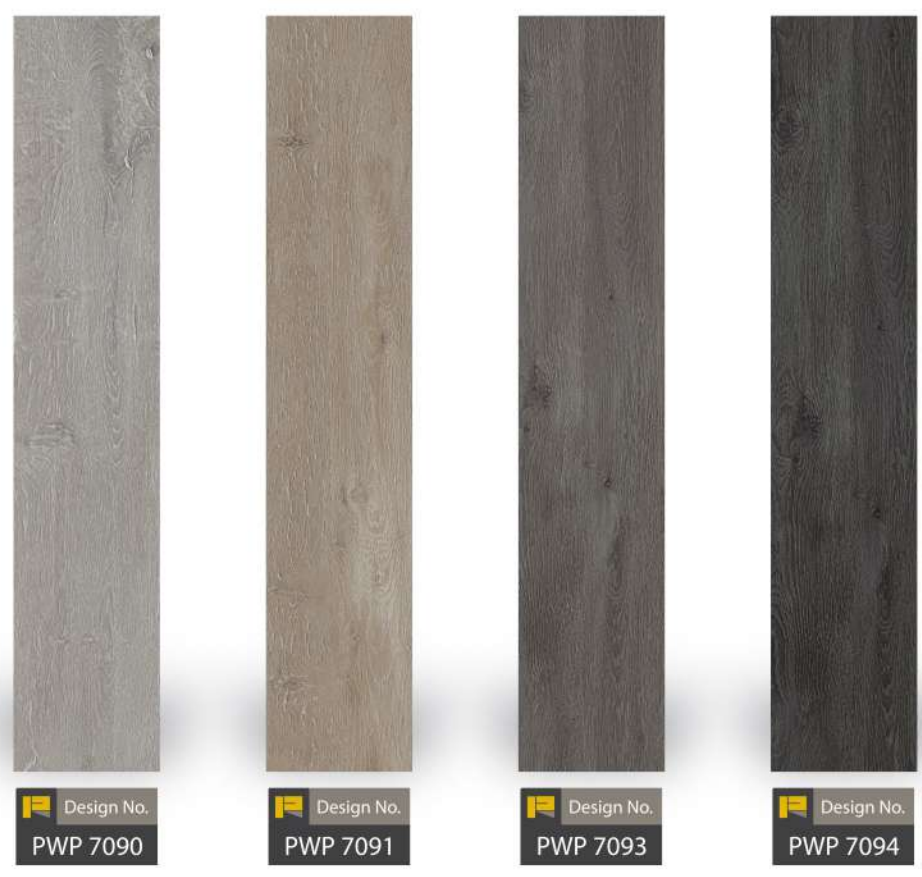

### PLANK vol.1

Design Type WASHED OAK  
Design No. PWP 7090  
Other Colors PWP 7091  
PWP 7092  
PWP 7093  
PWP 7094

Design No.  
PWP 7091

Design No.  
PWP 7092

Design No.  
PWP 7093

Design No.  
PWP 7094

The image may be slightly different from the actual colors.

### PLANK vol.1

Design Type WASHED OAK  
Design No. PWP 7091  
Other Colors PWP 7090  
PWP 7092  
PWP 7093  
PWP 7094

Design No.  
PWP 7090

Design No.  
PWP 7092

Design No.  
PWP 7093

Design No.  
PWP 7094

The image may be slightly different from the actual colors.

SPECIFICATIONS

PLANK vol.1

Design Type WASHED OAK  
Design No. PWP 7092  
Other Colors PWP 7090  
PWP 7091  
PWP 7093  
PWP 7094

The image may be slightly different from the actual colors.