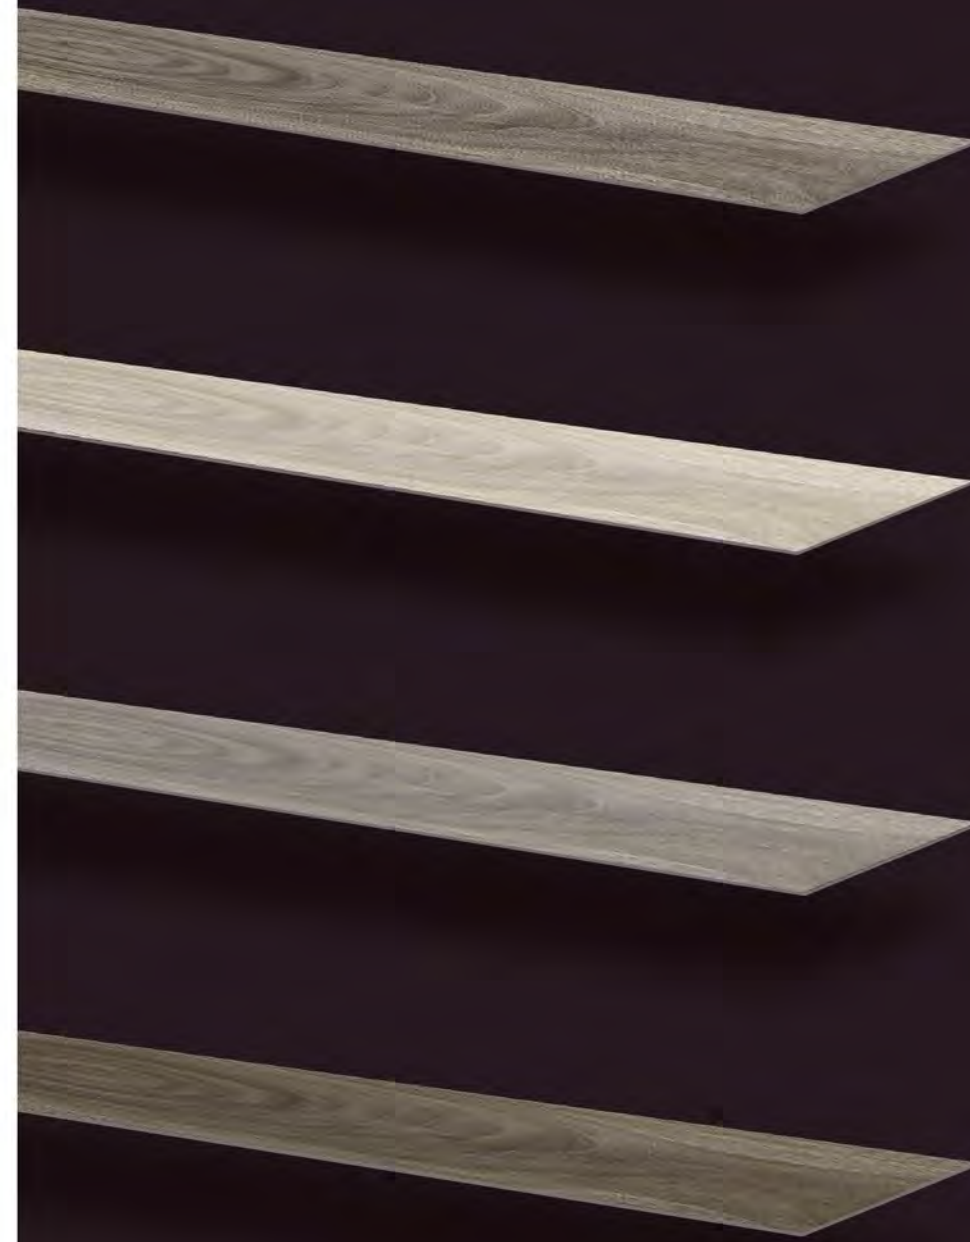

04

The Acasia

MASTER
collection
COLOR WAY

MASTER
collection
PWP 7531

Type
Acasia
Repeat
1250mm

MASTER
collection
PWP 7532

Type
Acasia
Repeat
1250mm

MASTER
collection
PWP 7533

Type
Acasia
Repeat
1250mm

MASTER
collection
PWP 7534

Type
Acasia
Repeat
1250mm